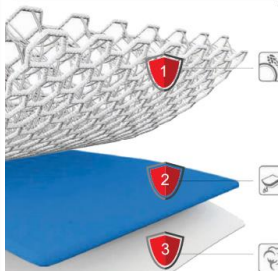

(e-Transfer details will be sent with order confirmation)

- Masks will hopefully arrive before spring break to your child's classroom.
- Transitional Learning (TL) students, masks will be picked up outside the school at a designated time.

ADJUSTABLE NOSE CLIP

Adjust the distance between nose and mask for perfect fit

Grey

ADJUSTABLE EARLOOPS

To relieve tightness of your ears

**3 Layers Built-In
Nano Filter Mask**

Blue

3 LAYERS OF PROTECTION

Perfect Breathability
30% better than KN95 standard

(Outer Layer) High-density polyester fabric with Water, Oil and Soil-repellent features from German RUCO-GUARD C6

(Middle Layer) Nano Filter-Film with filtration efficiency $\geq 95\%$, equivalent to KN95

DUPONT **SILVADUR**
The Science of Intelligent Freshness

(Inside Layer) 100% cotton fabric with antibacterial features from Silvadur by Dupont

All features remain fully functional after 30 washes

(Test of mask strictly followed the standard requirements of GB2626-2019 - made by 3SMask)